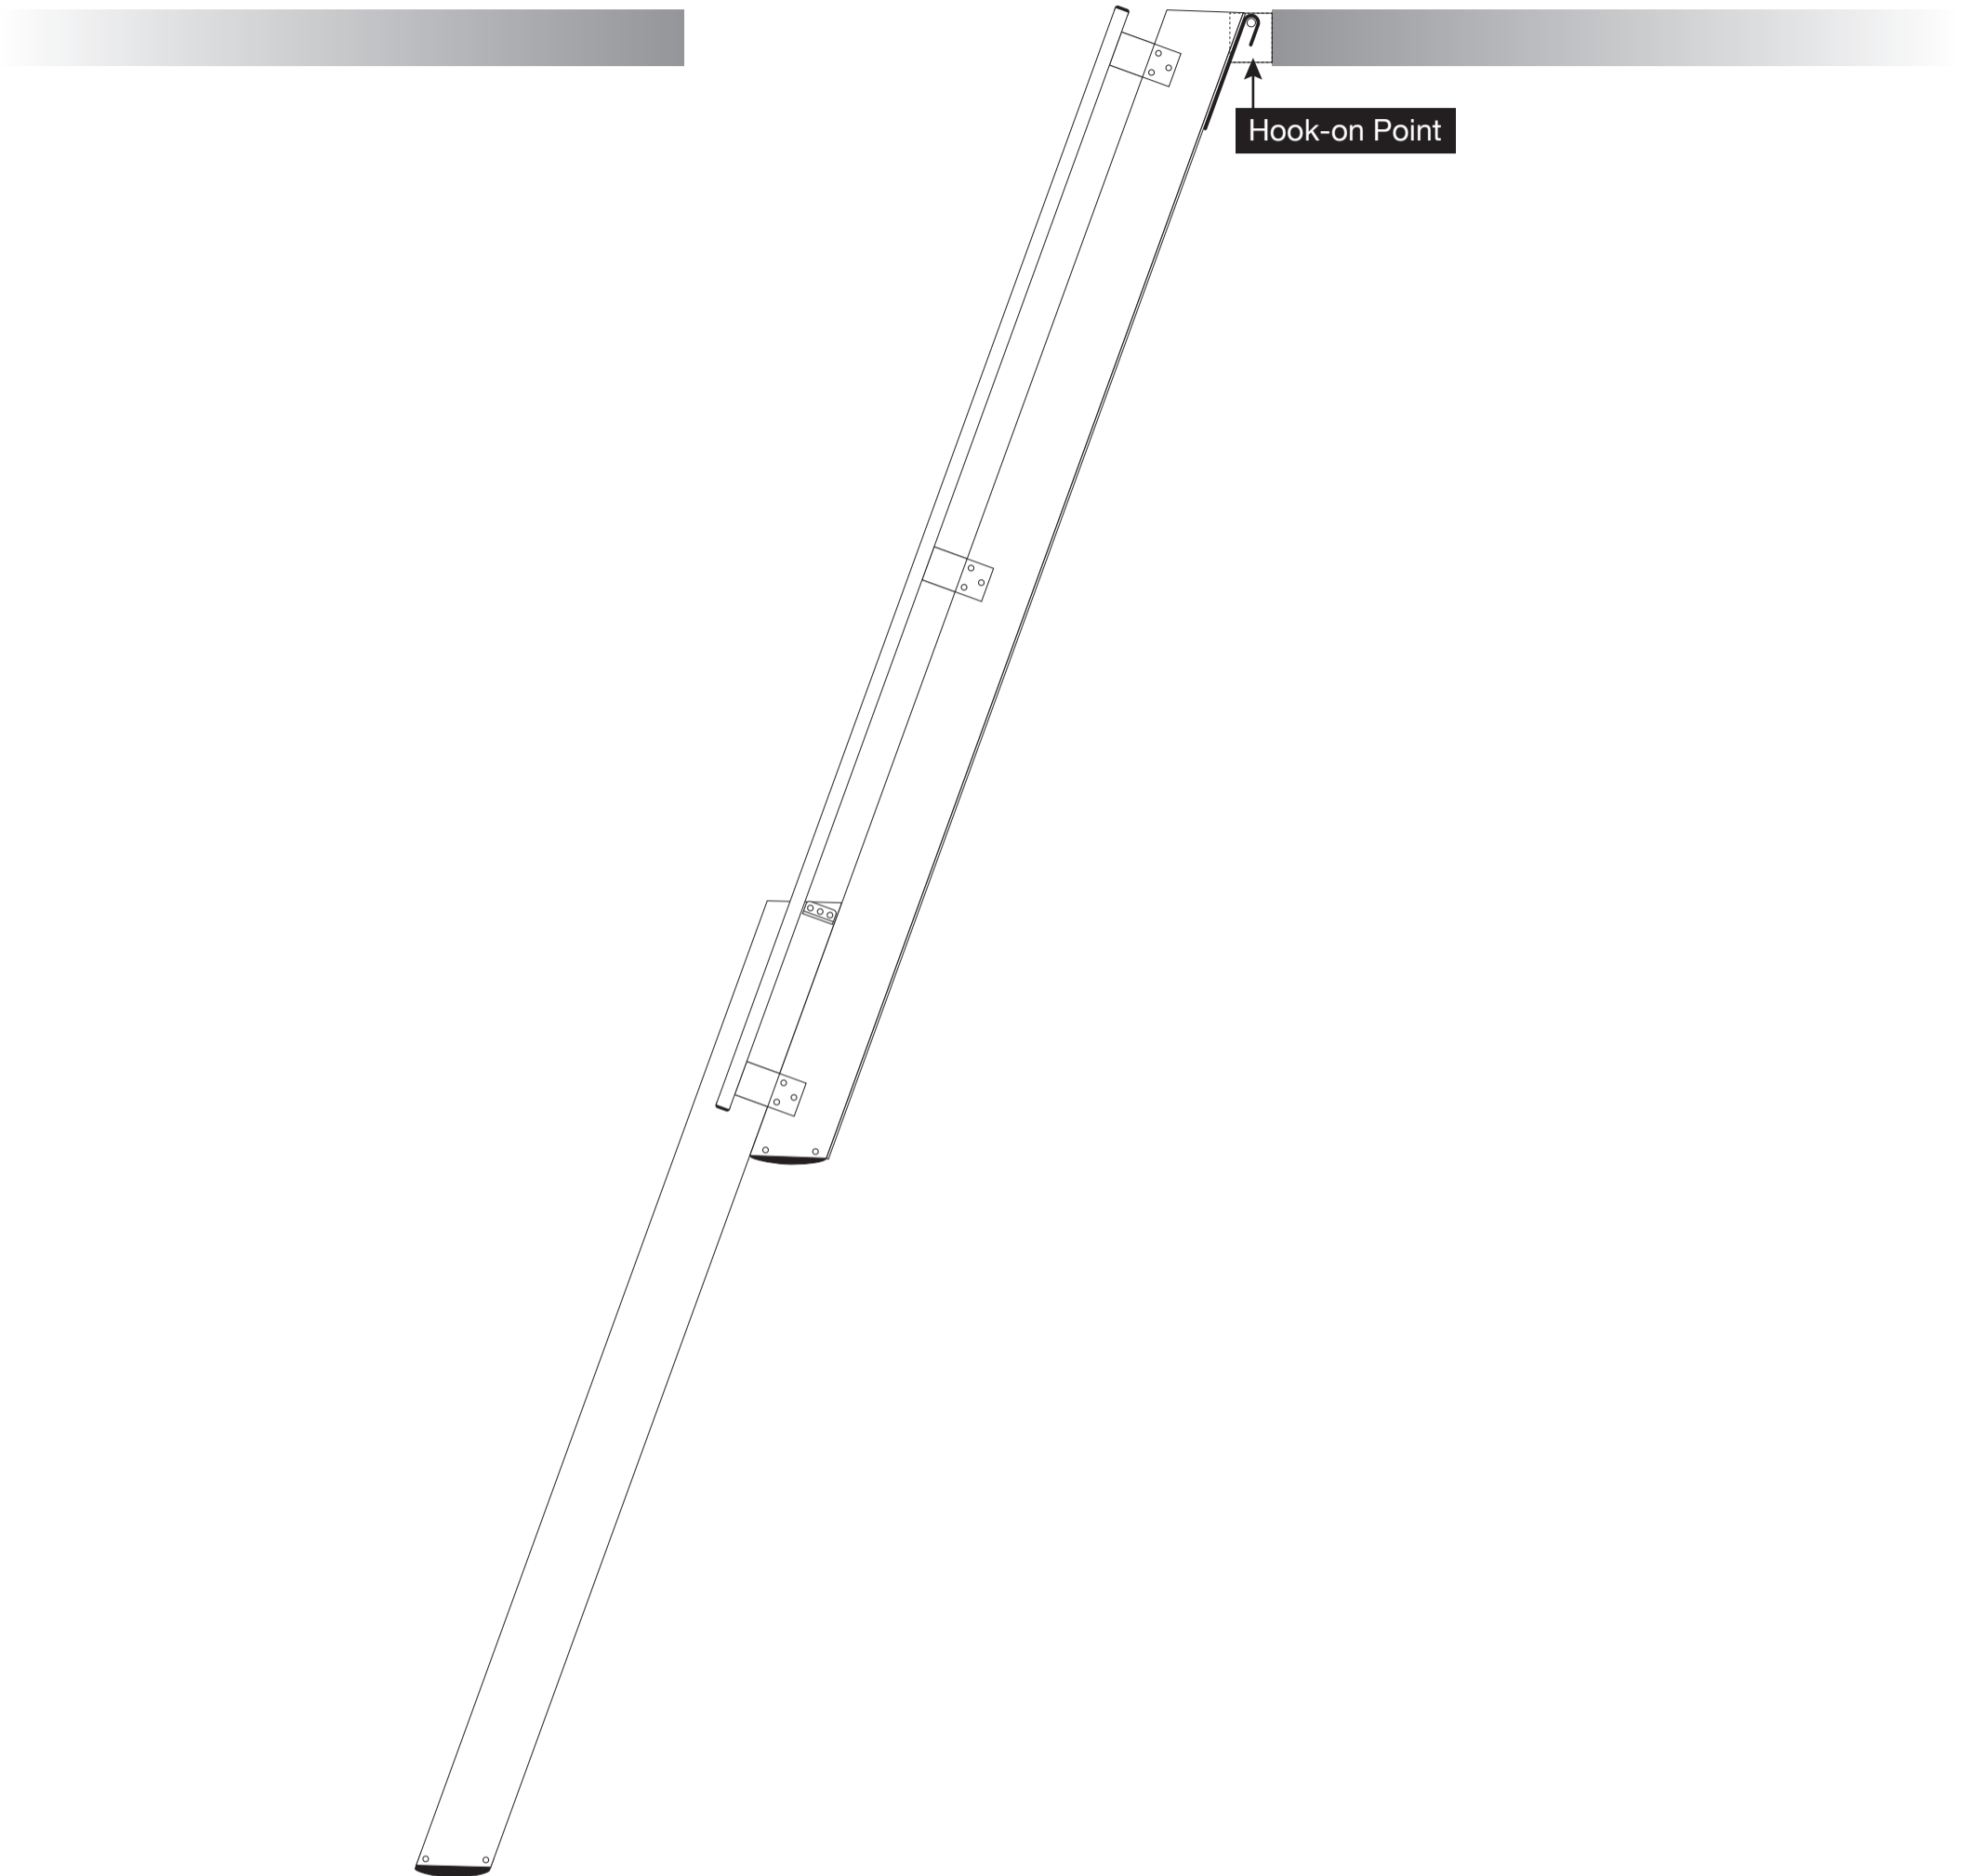

AL5C Hook-on – 100mm Tread

In situ

Folded away to store