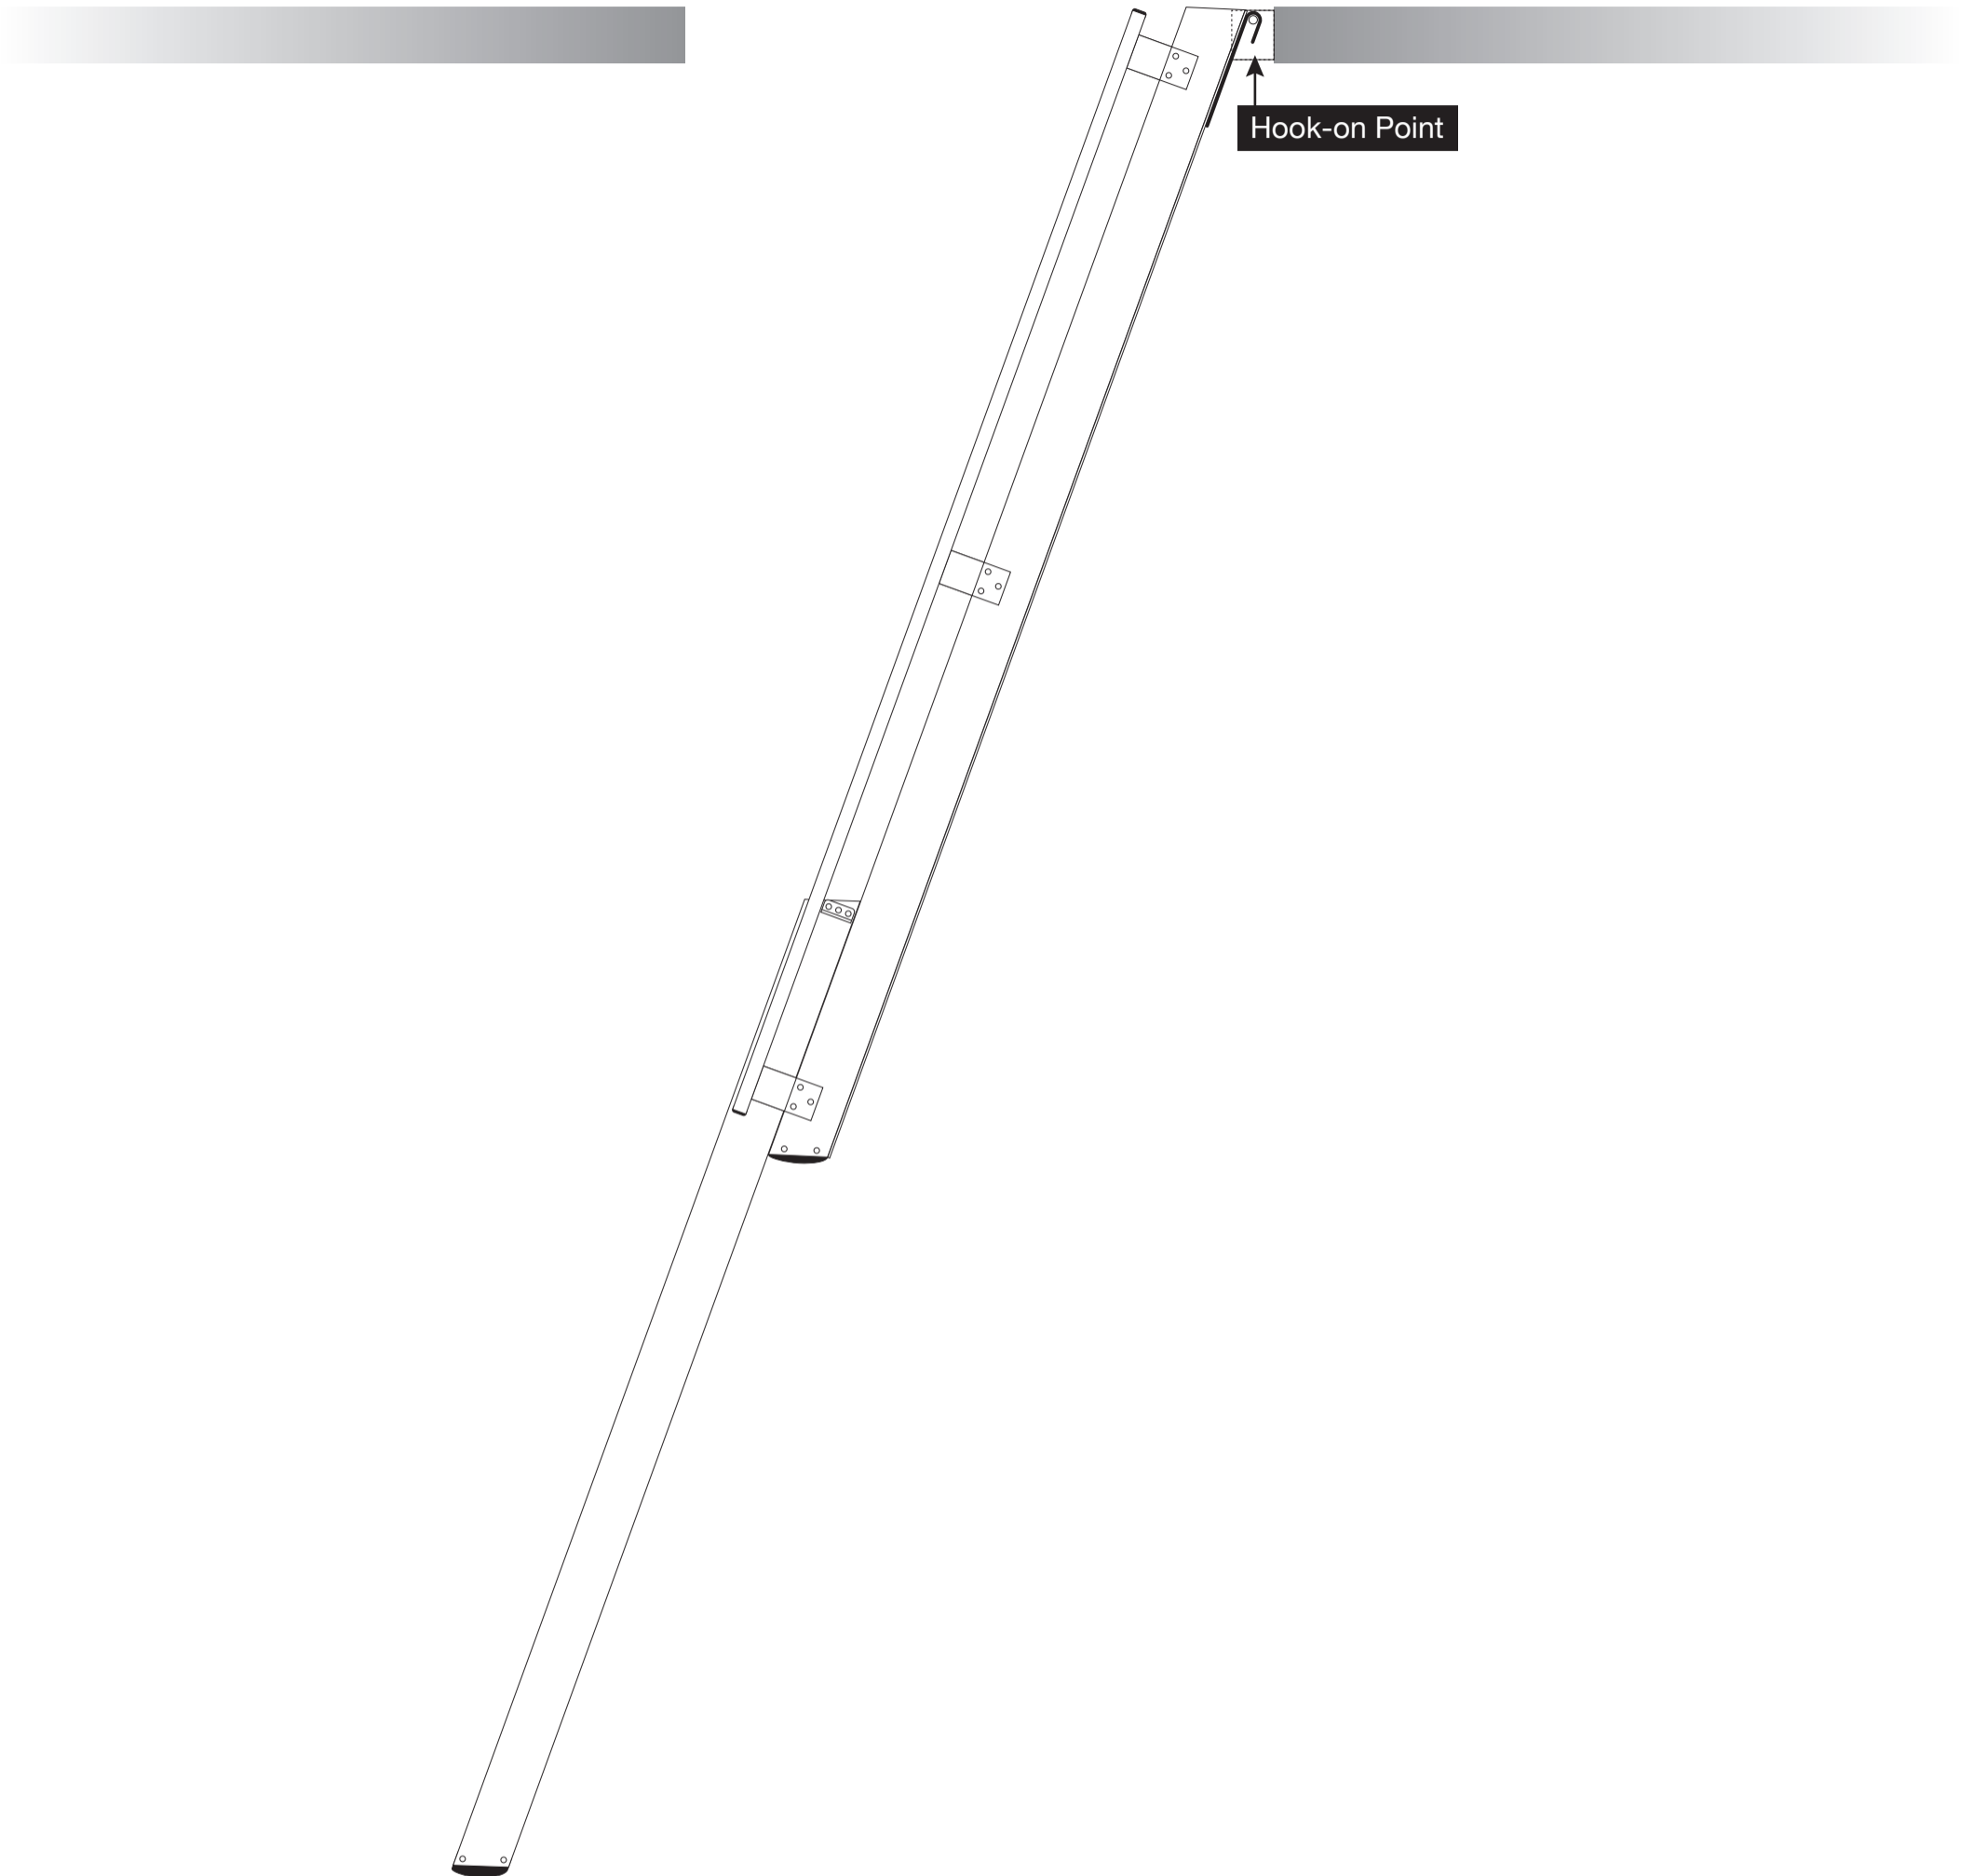

AL5C Hook-on – 75mm Tread

In situ

Folded away to store